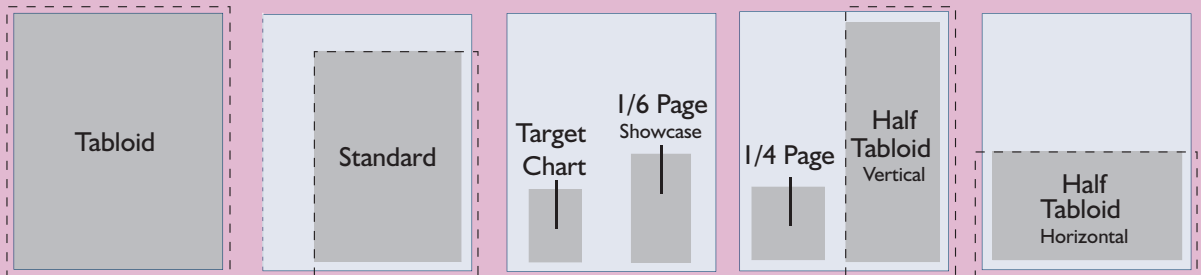

Live Area: Keep all important text and images at least 0.625" (inches) away from the trim on all sides.

NON BLEED UNITS	WIDTH	HEIGHT
Tabloid	9.25	11.00
Standard	6.87	9.43
1/2 Tabloid Horizontal	9.25	5.50
1/2 Tabloid Vertical	4.50	11.00
1/4 Page	4.52	4.55
1/6 Page Showcase	2.87	4.50
Target Chart	2.87	3.50

BLEED UNITS	WIDTH	HEIGHT
Tabloid	10.75	12.50
Standard (Bleeds 2 Sides)	7.63	10.43
1/2 Horizontal Tabloid (Bleeds 3 Sides)	10.75	6.25
1/2 Vertical Tabloid (Bleeds 3 Sides)	5.25	12.50

WEB SPECIFICATION:
 JPEG OR GIF FORMAT AT 72 DPI, RUN TIME MAX 15 S.
 Super Leaderboard..... 970x90 pixels, Max 40K
 Banner 468x60 pixels, Max 15K
 Big Box Unit 300x250 pixels, Max 30K
 Button..... 120x60 or 120x100 pixels, Max 4K

DIGITAL EDITION SPONSORSHIP SPECIFICATIONS
 Company Logo.....Max height .75" and Max width 1.75"
 at 300 dpi
 Email Banner..... 468x60 pixels, Max 15K

Solid gray represents approximate ad size.

Dotted line represents bleed units