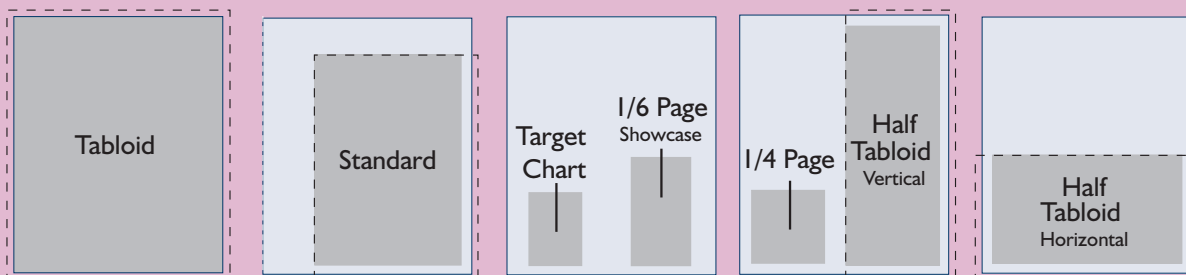

MECHANICAL SPECIFICATIONS

DIGITAL *Español* output 2019

Magazine Trim Size: 10.25" x 12.00" (inches)

Magazine Bleed Size: 10.75" x 12.50" (inches)

There is a .25" bleed on all sides of the page.

Standard bleed and 1/3 page vertical bleed ads only bleed off the right and bottom of ad.

Live Area: Keep all important text and images at least 0.625" (inches) away from the trim on all sides.

NON BLEED UNITS	WIDTH	HEIGHT
Tabloid	9.25	11.00
Standard	6.87	9.43
1/2 Tabloid Horizontal	9.25	5.50
1/2 Tabloid Vertical	4.50	11.00
1/4 Page	4.52	4.55
1/6 Page Showcase	2.87	4.50
Target Chart	2.87	3.50

BLEED UNITS	WIDTH	HEIGHT
Tabloid	10.75	12.50
Standard (Bleeds 2 Sides)	7.63	10.43
1/2 Horizontal Tabloid (Bleeds 3 Sides)	10.75	6.25
1/2 Vertical Tabloid (Bleeds 3 Sides)	5.25	12.50

WEB SPECIFICATION:
 JPEG OR GIF FORMAT AT 72 DPI, RUN TIME MAX 15 S.
 Super Leaderboard..... 970x90 pixels, Max 40K
 Banner..... 468x60 pixels, Max 15K
 Big Box Unit..... 300x250 pixels, Max 30K
 Button..... 120x60 or 120x100 pixels, Max 4K

DIGITAL EDITION SPONSORSHIP SPECIFICATIONS
 Company Logo.....Max height .75" and Max width 1.75"
 at 300 dpi
 Email Banner.....468x60 pixels, Max 15K

Solid gray represents approximate ad size.

Dotted line represents bleed units