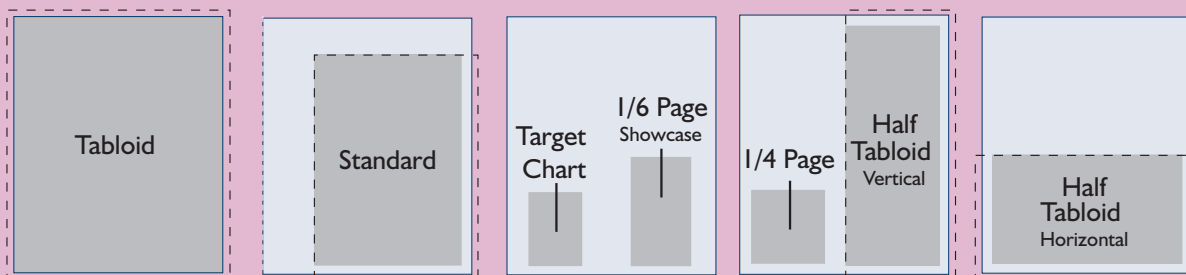

MECHANICAL SPECIFICATIONS

DIGITAL *Español* output 2018

Magazine Trim Size: 10.25" x 12.00" (inches)

Magazine Bleed Size: 10.75" x 12.50" (inches)

There is a .25" bleed on all sides of the page.

Standard bleed and 1/3 page vertical bleed ads only bleed off the right and bottom of ad.

Live Area: Keep all important text and images at least 0.625" (inches) away from the trim on all sides.

NON BLEED UNITS	WIDTH	HEIGHT
Tabloid	9.25	11.00
Standard	6.87	9.43
1/2 Tabloid Horizontal	9.25	5.50
1/2 Tabloid Vertical	4.50	11.00
1/4 Page	4.52	4.55
1/6 Page Showcase	2.87	4.50
Target Chart	2.87	3.50

BLEED UNITS	WIDTH	HEIGHT
Tabloid	10.75	12.50
Standard (Bleeds 2 Sides)	7.63	10.43
1/2 Horizontal Tabloid (Bleeds 3 Sides)	10.75	6.25
1/2 Vertical Tabloid (Bleeds 3 Sides)	5.25	12.50

WEB SPECIFICATION:
 JPEG OR GIF FORMAT AT 72 DPI, RUN TIME MAX 15 S.
 Super Leaderboard.....970x90 pixels, Max 40K
 Banner.....468x60 pixels, Max 15K
 Big Box Unit.....300x250 pixels, Max 30K
 Button.....120x60 or 120x100 pixels, Max 4K

DIGITAL EDITION SPONSORSHIP SPECIFICATIONS
 Company Logo.....Max height .75" and Max width 1.75"
 at 300 dpi
 Email Banner.....468x60 pixels, Max 15K

Solid gray represents approximate ad size.

Dotted line represents bleed units